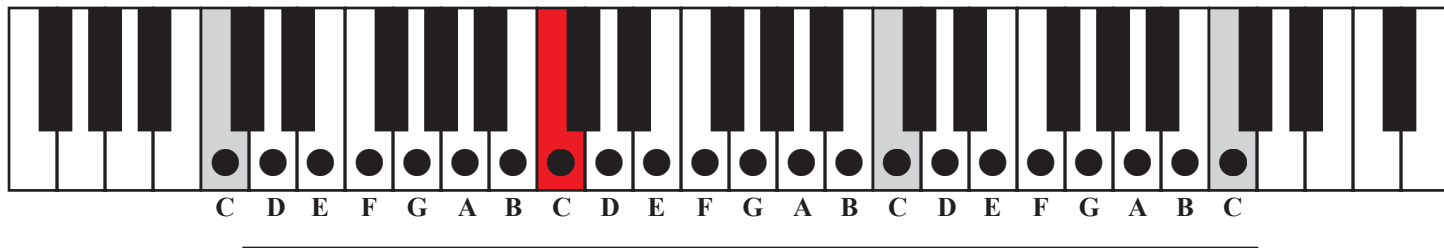

C Major Scale

Grand Staff Notation in 2 Octaves

Keyboard Notation

Middle C

Alternative Scale Names

- Dhirasankarabharana Scale - (Mela Number 29)
- Bilawal Thaata Scale (Hindustani Mode)
- Ionian Scale - (Medieval Mode)
- Ethiopian (Ararai) Scale